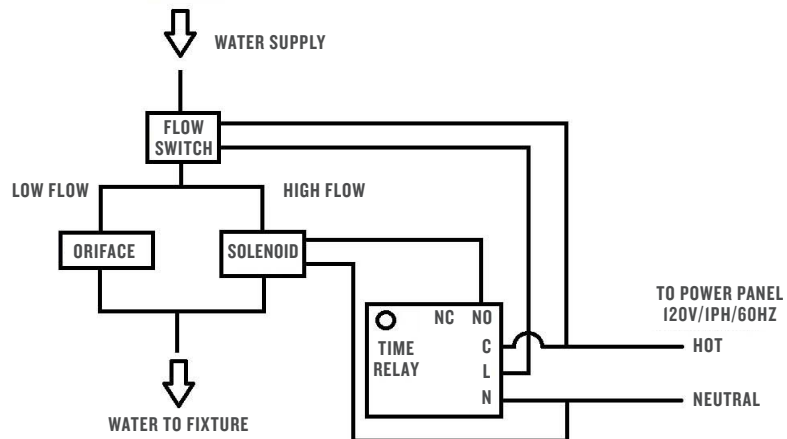

STONE COLD SOLUTIONS

LASTING GREEN SOLUTIONS FOR THE FOOD SERVICE INDUSTRY

- 2 year standard warranty
- Cuts water flow 98% when fixture is left on past predetermined time
- Standard 1/2" NPT fittings
- Solid state relays for high reliability
- Low lead compliant
- No negative operational effect
- Fixture operates normally if power is lost
- No power consumption during normal operation
- Low power usage during restriction mode (4 watts)
- System resets after fixture is shut off
- Alarm output optional
- 110VAC / 4 watts / .03 amps

UNIVERSAL WATER SAVING DEVICE

MODEL NUMBER	TIME RANGE
WSCS - 60S	3 - 60 sec
WSCS - 300S	15 - 300 sec
WSCS - 10M	30 sec - 10 min
WSCS - 100M	1 - 100 min

*drawings not to scale