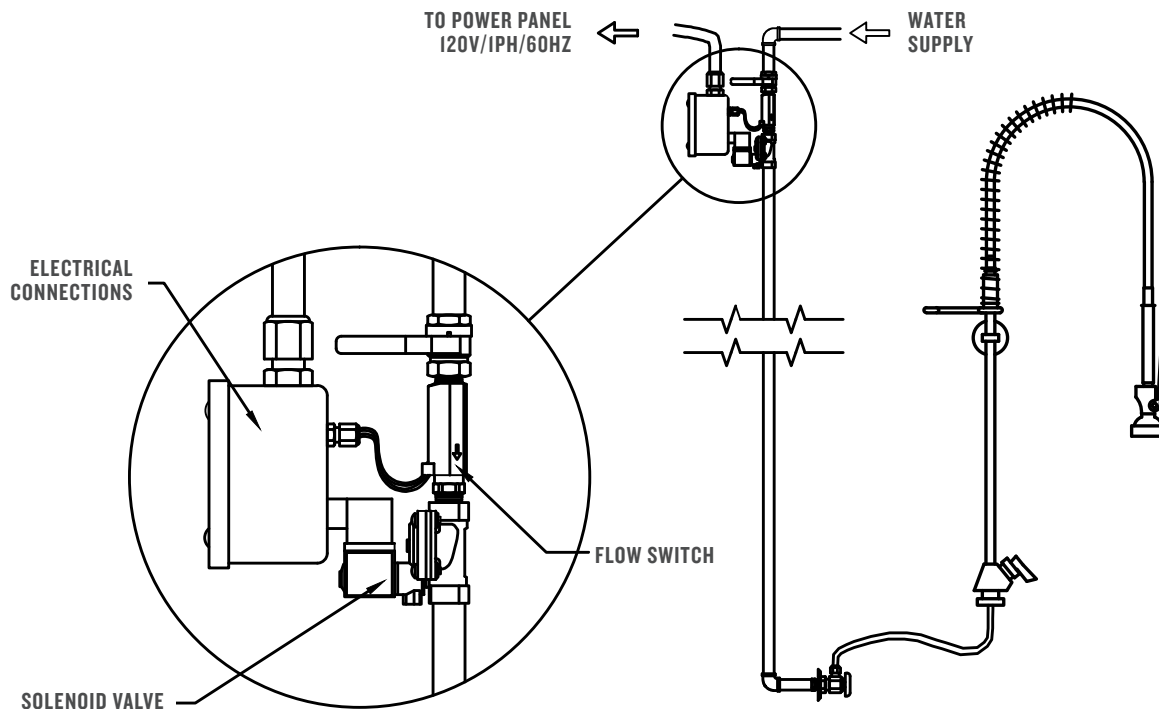

STONE COLD SOLUTIONS

LASTING GREEN SOLUTIONS FOR THE FOOD SERVICE INDUSTRY

- 2 year standard warranty
- Cuts water flow 98% when fixture is left on past predetermined time
- Standard 1/2" NPT fittings
- Solid state relays for high reliability
- Low lead compliant
- No negative operational effect
- Fixture operates normally if power is lost
- No power consumption during normal operation
- Low power usage during restriction mode (4 watts)
- System resets after fixture is shut off
- Alarm output optional
- 110VAC / 4 watts / .03 amps

UNIVERSAL WATER SAVING DEVICE

MODEL NUMBER	TIME RANGE
WSCS - 60S	3 - 60 sec
WSCS - 300S	15 - 300 sec
WSCS - 10M	30 sec - 10 min
WSCS - 100M	1 - 100 min

*drawings not to scale